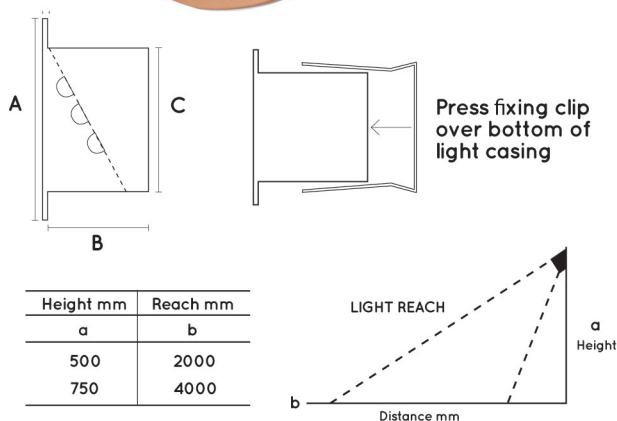

LED 35° Circle Wall Light -Recessed

SPECIFICATIONS

- Materials:** Casing: Solid Copper
Face: Weatherproof premium quality acrylic
- Input:** Low Voltage 12 V DC (regulated)
- Weatherproof Rating:** IP 68
- Warranty:** 3 years for electrics.
10 years for Solid Copper casing
- LED type:** State of art NICHIA 5mm
Lights are polarity sensitive
- Colours:** Cool White Typical 5300 K
Warm White Typical 3000 K
- Wiring:** 240V to the transformer, low voltage to the fitting. If more than one item is wired they must be connected in parallel

This light system contains non replaceable parts. Do not attempt to force open the light.

Indoor / Outdoor

model	dimensions				current	current	lens
	A	B	C	D	watts	mA(max)	degrees
LTW35CCS6	55mm	35mm	38mm	2mm	0.5	40	45
LTW35CCM12	70mm	35mm	50mm	2mm	1	80	45
LTW35CCL21	115mm	45mm	77mm	2.5mm	1.75	140	45