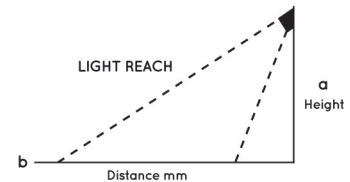

Press fixing clip
over bottom of
light casing

Height mm	Reach mm
a	b
500	2000
750	4000