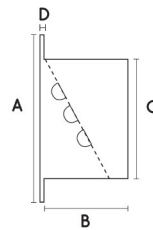

## SPECIFICATIONS

- Materials:** Casing: Solid Copper  
Face: Weatherproof premium quality acrylic
- Input:** Low Voltage 12 V DC (regulated)
- Weatherproof Rating:**  
IP 68
- Warranty:** 3 years for electrics.  
10 years for Solid Copper casing
- LED type:** State of art NICHIA 5mm  
Lights are polarity sensitive
- Colours:** Cool White Typical 5300 K  
Warm White Typical 3000 K
- Wiring:** 240V to the transformer, low voltage to the fitting. If more than one item is wired they must be connected in parallel

Model shown:  
LTW35SSM12

Press fixing clip  
over bottom of  
light casing

Height mm	Reach mm
a	b
500	2000
750	4000

This light system contains non replaceable parts. Do not attempt to force open the light.

## Indoor / Outdoor

model	dimensions				current	current	lens
	length A	depth B	width C	thickness D	watts	mA(max)	degrees
LTW35SSS6	50x50mm	35mm	38mm	2mm	0.5	40	45
LTW35SSM12	70x70mm	35mm	50mm	2mm	1	80	45