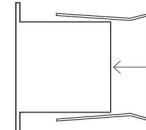

## SPECIFICATIONS

- Materials:** Casing: Solid Copper  
Face: Weatherproof premium quality acrylic
- Input:** Low Voltage 12 V DC (regulated)
- Weatherproof Rating:**  
IP 68
- Warranty:** 3 years for electrics.  
10 years for Solid Copper casing
- LED type:** State of art NICHIA 5mm  
Lights are polarity sensitive
- Colours:** Cool White Typical 5300 K  
Warm White Typical 3000 K
- Wiring:** 240V to the transformer, low voltage to the fitting. If more than one item is wired they must be connected in parallel

Model shown:  
LTW35SSM12

Press fixing clip  
over bottom of  
light casing

Height mm	Reach mm
a	b
500	2000
750	4000

This light system contains non replaceable parts. Do not attempt to force open the light.

## Indoor / Outdoor

model	dimensions				current	current	lens
	length A	depth B	width C	thickness D	watts	mA(max)	degrees
LTW35SSS6	50x50mm	35mm	38mm	2mm	0.5	40	45
LTW35SSM12	70x70mm	35mm	50mm	2mm	1	80	45