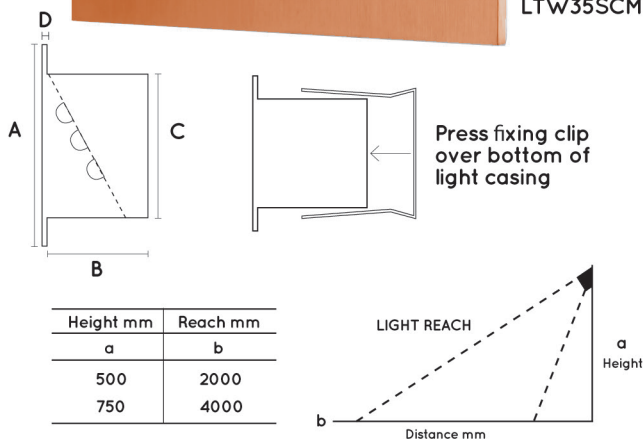

LED 35° Square/Circle Wall Light -Recessed

SPECIFICATIONS

- Materials:** Casing: Solid Copper
Face: Weatherproof premium quality acrylic
- Input:** Low Voltage 12 V DC (regulated)
- Weatherproof Rating:**
IP 68
- Warranty:** 3 years for electrics.
10 years for Solid Copper casing
- LED type:** State of art NICHIA 5mm
Lights are polarity sensitive
- Colours:** Cool White Typical 5300 K
Warm White Typical 3000 K
- Wiring:** 240V to the transformer, low voltage to the fitting. If more than one item is wired they must be connected in parallel

This light system contains non replaceable parts. Do not attempt to force open the light.

Indoor / Outdoor

model	dimensions				current	current	lens
	A	B	C	D	watts	mA(max)	degrees
LTW35SCS6	50x50mm	35mm	38mm	2mm	0.5	40	45
LTW35SCM12	70x70mm	35mm	50mm	2mm	1	80	45