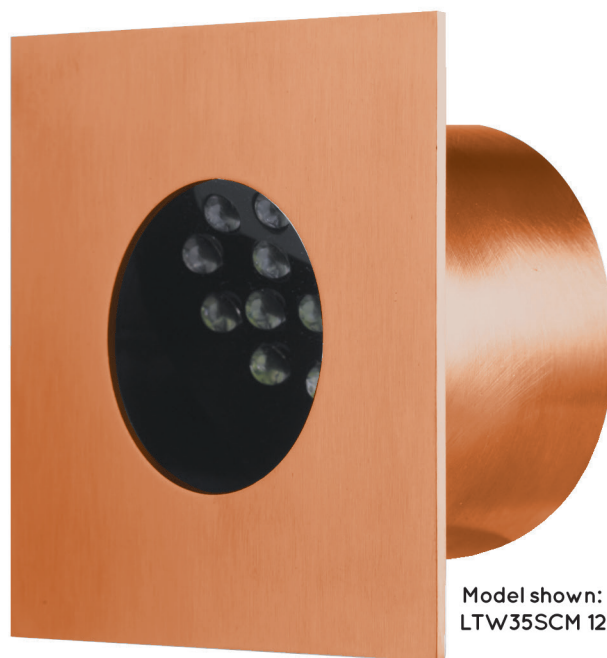

LED 35° Square/Circle Wall Light -Recessed

SPECIFICATIONS

- Materials:** Casing: Solid Copper
Face: Weatherproof premium quality acrylic
- Input:** Low Voltage 12 V DC (regulated)
- Weatherproof Rating:**
IP 68
- Warranty:** 3 years for electrics.
10 years for Solid Copper casing
- LED type:** State of art NICHIA 5mm
Lights are polarity sensitive
- Colours:** Cool White Typical 5300 K
Warm White Typical 3000 K
- Wiring:** 240V to the transformer, low voltage to the fitting. If more than one item is wired they must be connected in parallel

Model shown:
LTW35SCM 12

FEATURES

- Energy efficient
- 80000+ Hours
- No globes to change
- Ambient light
- Solid state technology
- Non corrosive
- No condensation
- Ideal for coastal environment
- No UV to attract insects
- Cool to touch
- Easy to install, easy to move

This light system contains non replaceable parts. Do not attempt to force open the light.

Indoor / Outdoor

model	dimensions				current	current	lens
	A	B	C	D	watts	mA(max)	degrees
LTW35SCS6	50x50mm	35mm	38mm	2mm	0.5	40	45
LTW35SCM12	70x70mm	35mm	50mm	2mm	1	80	45