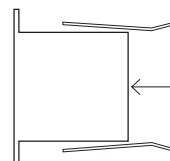

LED 35° Square/Circle Wall Light -Recessed

SPECIFICATIONS

Materials: Casing: 316 Marine Grade Stainless Steel.
Stainless steel body is electroplated for additional protection against "tea staining"

Face: Weatherproof premium quality acrylic

Wiring: 240V to the transformer, low voltage to the fitting. If more than one item is wired they must be connected in parallel

Model shown:
LTW35SCM 12

FEATURES

- Energy efficient
- 80000+ Hours
- No globes to change
- Ambient light
- Solid state technology
- Non corrosive
- No condensation
- Ideal for coastal environment
- No UV to attract insects
- Cool to touch
- Easy to install, easy to move

Press fixing clip
over bottom of
light casing

Height mm	Reach mm
a	b
500	2000
750	4000

This light system contains non replaceable parts. Do not attempt to force open the light.

Indoor / Outdoor

model	dimensions				current	current	lens
	A	B	C	D	watts	mA(max)	degrees
LTW35SCS6	50x50mm	35mm	38mm	2mm	0.5	40	45
LTW35SCM12	70x70mm	35mm	50mm	2mm	1	80	45