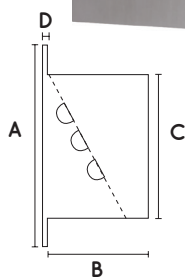

LED 35° Square/Circle Wall Light -Recessed

SPECIFICATIONS

Materials: Casing: 316 Marine Grade Stainless Steel.
Stainless steel body is electroplated for additional protection against "tea staining"

Face: Weatherproof premium quality acrylic

Wiring: 240V to the transformer, low voltage to the fitting. If more than one item is wired they must be connected in parallel

Model shown:
LTW35SCM 12

FEATURES

- Energy efficient
- 80000+ Hours
- No globes to change
- Ambient light
- Solid state technology
- Non corrosive
- No condensation
- Ideal for coastal environment
- No UV to attract insects
- Cool to touch
- Easy to install, easy to move

Press fixing clip
over bottom of
light casing

Height mm	Reach mm
a	b
500	2000
750	4000

This light system contains non replaceable parts. Do not attempt to force open the light.

Indoor / Outdoor

model	dimensions				current	current	lens
	A	B	C	D	watts	mA(max)	degrees
LTW35SCS6	50x50mm	35mm	38mm	2mm	0.5	40	45
LTW35SCM12	70x70mm	35mm	50mm	2mm	1	80	45