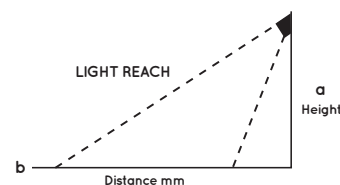

Wiring: 240V to the transformer, low voltage to the fitting. If more than one item is wired they must be connected in parallel

Model shown:
LTW35SCM 12

FEATURES

- Energy efficient
- 80000+ Hours
- No globes to change
- Ambient light
- Solid state technology
- Non corrosive
- No condensation
- Ideal for coastal environment
- No UV to attract insects
- Cool to touch
- Easy to install, easy to move

Press fixing clip
over bottom of
light casing

Height mm	Reach mm
a	b
500	2000
750	4000

This light system contains non replaceable parts. Do not attempt to force open the light.

Indoor / Outdoor

model	dimensions				current	current	lens
	A	B	C	D	watts	mA(max)	degrees
LTW35SCS6	50x50mm	35mm	38mm	2mm	0.5	40	45
LTW35SCM12	70x70mm	35mm	50mm	2mm	1	80	45