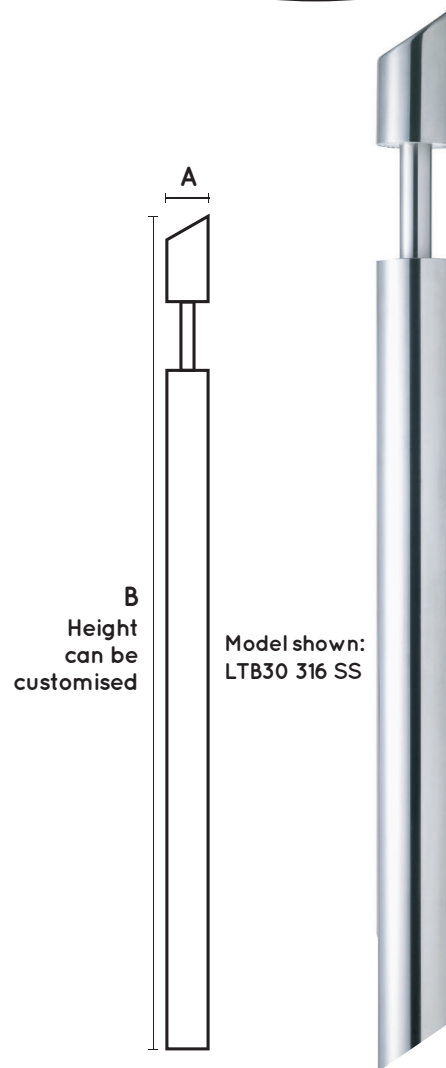

LED Bollard Light

SPECIFICATIONS

- Materials:** Casing: 316 Marine Grade Stainless Steel
Face: Weatherproof premium quality acrylic
- Input:** Low Voltage 12 V DC (regulated)
- Weatherproof Rating:** IP 68
- Warranty:** 3 years for electrics.
10 years for 316 Stainless Steel casing
- LED type:** State of art NICHIA 5mm Lights are polarity sensitive
- Colours:** Cool White Typical 5300 K
Warm White Typical 3000 K
- Wiring:** 240V to the transformer, low voltage to the fitting. If more than one item is wired they must be connected in parallel

This light system contains non replaceable parts. Do not attempt to force open the light.

Indoor / Outdoor

model	dimensions		current	current	lens
	A	B (can be customised)	watts	mA(max)	degrees
LTB6	38mm	900mm	0.5	40	120
LTB12	50mm	900mm	1	80	120
LTB30	75mm	1200mm	2.5	200	120