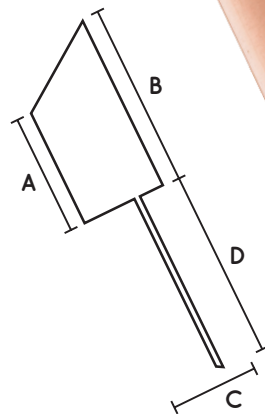

FEATURES

- Energy efficient
- 80000+ Hours
- No globes to change
- Ambient light
- Solid state technology
- Non corrosive
- No condensation
- Ideal for coastal environment
- No UV to attract insects
- Cool to touch
- Easy to install, easy to move

Model shown: LT21