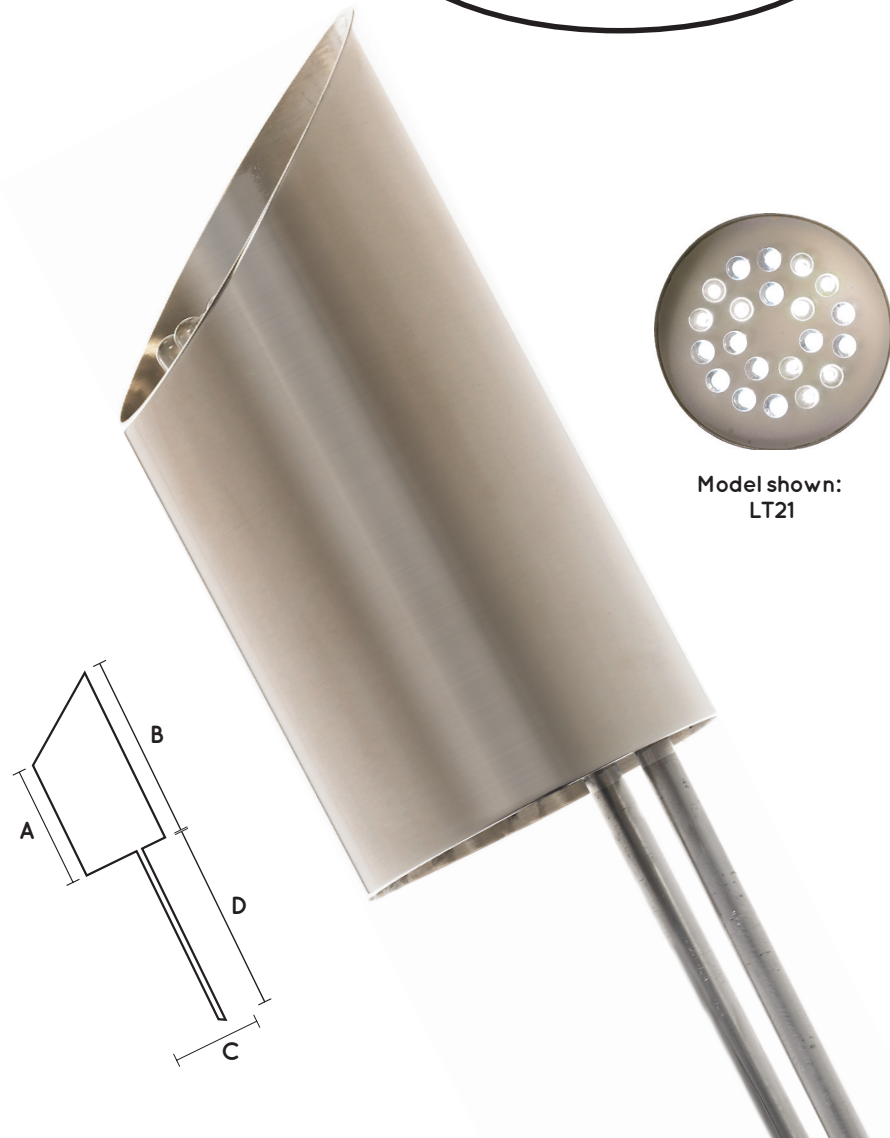

LED Garden Spike Light

SPECIFICATIONS

- Materials:** Casing: 316 Marine Grade Stainless Steel
Face: Weatherproof premium quality acrylic
- Input:** Low Voltage 12 V DC (regulated)
- Weatherproof Rating:** IP 68
- Warranty:** 3 years for electrics.
10 years for 316 Stainless Steel casing
- LED type:** State of art NICHIA 5mm Lights are polarity sensitive
- Colours:** Cool White Typical 5300 K
Warm White Typical 3000 K
- Wiring:** 240V to the transformer, low voltage to the fitting. If more than one item is wired they must be connected in parallel

FEATURES

- Energy efficient
- 80000+ Hours
- No globes to change
- Ambient light
- Solid state technology
- Non corrosive
- No condensation
- Ideal for coastal environment
- No UV to attract insects
- Cool to touch
- Easy to install, easy to move

Model shown: LT21

This light system contains non replaceable parts. Do not attempt to force open the light.

Indoor / Outdoor

| model | dimensions | | | | current | current | lens |
|-------|------------|-------|------|-------|---------|---------|----------|
| | A | B | C | D | watts | mA(max) | degrees |
| LT3 | 39mm | 60mm | 32mm | 200mm | 0.25 | 20 | 45 / 120 |
| LT6 | 39mm | 60mm | 32mm | 200mm | 0.5 | 40 | 45 / 120 |
| LT12 | 45mm | 70mm | 38mm | 200mm | 1 | 80 | 45 / 120 |
| LT21 | 66mm | 100mm | 50mm | 200mm | 1.75 | 140 | 45 / 120 |
| LT30 | 67mm | 110mm | 63mm | 200mm | 2.5 | 200 | 45 / 120 |