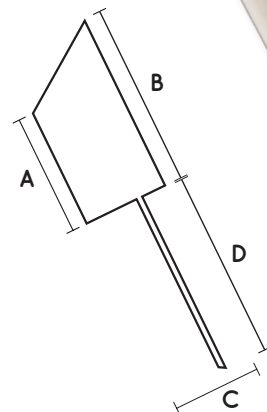

LED Garden Spike Light

SPECIFICATIONS

- Materials:** Casing: 316 Marine Grade Stainless Steel
Face: Weatherproof premium quality acrylic
- Input:** Low Voltage 12 V DC (regulated)
- Weatherproof Rating:** IP 68
- Warranty:** 3 years for electrics.
10 years for 316 Stainless Steel casing
- LED type:** State of art NICHIA 5mm Lights are polarity sensitive
- Colours:** Cool White Typical 5300 K
Warm White Typical 3000 K
- Wiring:** 240V to the transformer, low voltage to the fitting. If more than one item is wired they must be connected in parallel

Model shown: LT21

This light system contains non replaceable parts. Do not attempt to force open the light.

Indoor / Outdoor

| model | dimensions | | | | current | current | lens |
|-------|------------|-------|------|-------|---------|---------|----------|
| | A | B | C | D | watts | mA(max) | degrees |
| LT3 | 39mm | 60mm | 32mm | 200mm | 0.25 | 20 | 45 / 120 |
| LT6 | 39mm | 60mm | 32mm | 200mm | 0.5 | 40 | 45 / 120 |
| LT12 | 45mm | 70mm | 38mm | 200mm | 1 | 80 | 45 / 120 |
| LT21 | 66mm | 100mm | 50mm | 200mm | 1.75 | 140 | 45 / 120 |
| LT30 | 67mm | 110mm | 63mm | 200mm | 2.5 | 200 | 45 / 120 |