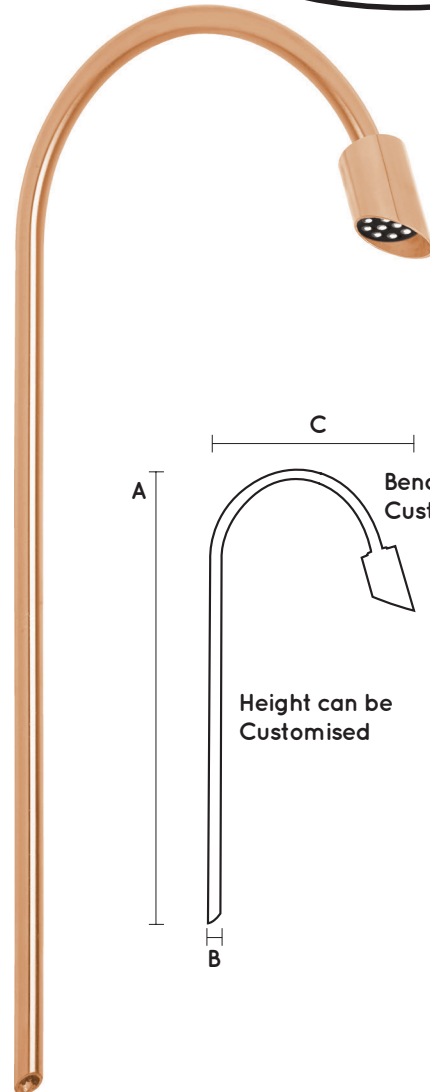

LED Pole Light

SPECIFICATIONS

- Materials:** Casing: Solid Copper
Face: Weatherproof premium quality acrylic
- Input:** Low Voltage 12 V DC (regulated)
- Weatherproof Rating:** IP 68
- Warranty:** 3 years for electrics.
10 years for Solid Copper casing
- LED type:** State of art NICHIA 5mm
Lights are polarity sensitive
- Colours:** Cool White Typical 5300 K
Warm White Typical 3000 K
- Wiring:** 240V to the transformer, low voltage to the fitting. If more than one item is wired they must be connected in parallel

FEATURES

- Energy efficient
- 80000+ Hours
- No globes to change
- Ambient light
- Solid state technology
- Non corrosive
- No condensation
- Ideal for coastal environment
- No UV to attract insects
- Cool to touch
- Easy to install, easy to move

This light system contains non replaceable parts. Do not attempt to force open the light.

Indoor / Outdoor

model	dimensions			current	current	lens
	A	B	C	watts	mA(max)	degrees
LTPBBQ30	2350mm	19mm	660mm	2.5	300	45

Note: 1 Amp = 1000 milliamps (mA).

Polarity sensitive.

SIZE CAN BE CUSTOMISED

AUSTRALIAN MADE

1300 384 860
 75a Bondi Road, Bondi
 NSW 2026 Australia
 info@bondilights.com.au
 bondilights.com.au

Specifications subject to change without notice