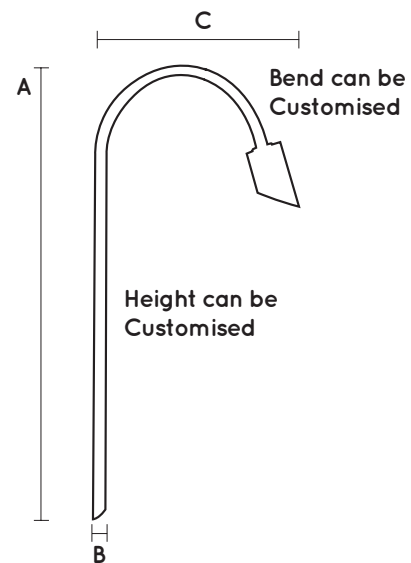

LED Pole Light

SPECIFICATIONS

- Materials:** Casing: Solid Copper
Face: Weatherproof premium quality acrylic
- Input:** Low Voltage 12 V DC (regulated)
- Weatherproof Rating:** IP 68
- Warranty:** 3 years for electrics.
10 years for Solid Copper casing
- LED type:** State of art NICHIA 5mm
Lights are polarity sensitive
- Colours:** Cool White Typical 5300 K
Warm White Typical 3000 K
- Wiring:** 240V to the transformer, low voltage to the fitting. If more than one item is wired they must be connected in parallel

This light system contains non replaceable parts. Do not attempt to force open the light.

Indoor / Outdoor

model	dimensions			current	current	lens
	A	B	C	watts	mA(max)	degrees
LTPBBQ30	2350mm	19mm	660mm	2.5	300	45

Note: 1 Amp = 1000 milliamps (mA).

Polarity sensitive.

SIZE CAN BE CUSTOMISED

AUSTRALIAN MADE

1300 384 860
 75a Bondi Road, Bondi
 NSW 2026 Australia
 info@bondilights.com.au
 bondilights.com.au

Specifications subject to change without notice