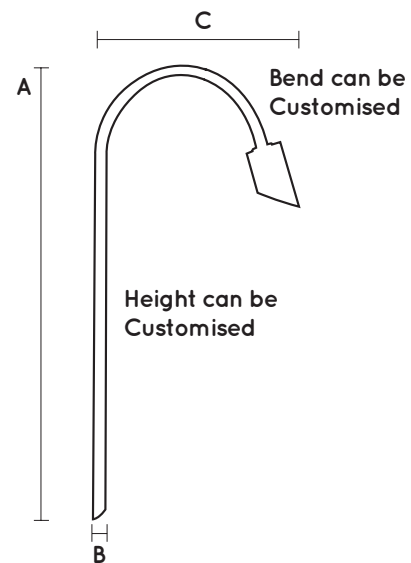

LED Pole Light

SPECIFICATIONS

- Materials:** Casing: 316 Marine Grade Stainless Steel
Face: Weatherproof premium quality acrylic
- Input:** Low Voltage 12 V DC (regulated)
- Weatherproof Rating:** IP 68
- Warranty:** 3 years for electrics.
10 years for 316 Stainless Steel casing
- LED type:** State of art NICHIA 5mm Lights are polarity sensitive
- Colours:** Cool White Typical 5300 K
Warm White Typical 3000 K
- Wiring:** 240V to the transformer, low voltage to the fitting. If more than one item is wired they must be connected in parallel

This light system contains non replaceable parts. Do not attempt to force open the light.

Indoor / Outdoor

model	dimensions			current	current	lens
	A	B	C	watts	mA(max)	degrees
LTPBBQ30	2350mm	19mm	660mm	2.5	300	45

Note: 1 Amp = 1000 milliamps (mA).

Polarity sensitive.

SIZE CAN BE CUSTOMISED

AUSTRALIAN MADE

1300 384 860
 75a Bondi Road, Bondi
 NSW 2026 Australia
 info@bondilights.com.au
 bondilights.com.au

Specifications subject to change without notice