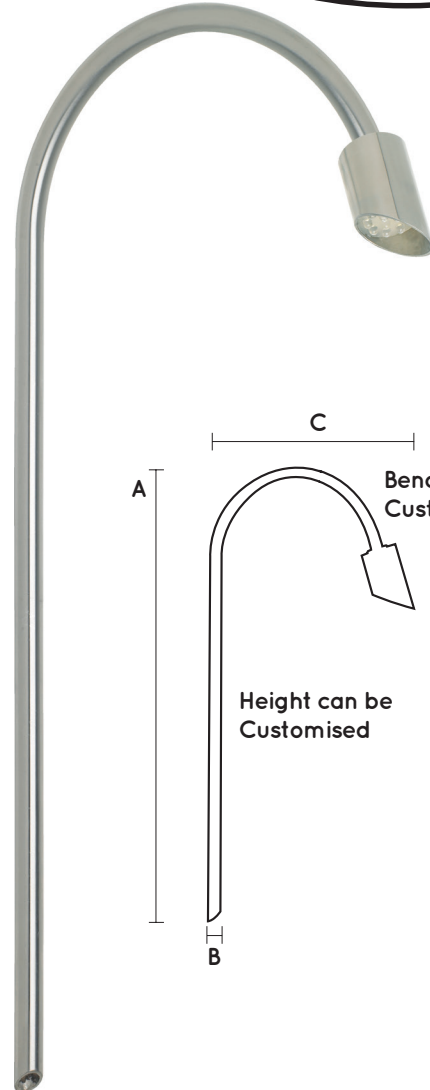

LED Pole Light

SPECIFICATIONS

- Materials:** Casing: 316 Marine Grade Stainless Steel
Face: Weatherproof premium quality acrylic
- Input:** Low Voltage 12 V DC (regulated)
- Weatherproof Rating:** IP 68
- Warranty:** 3 years for electrics.
10 years for 316 Stainless Steel casing
- LED type:** State of art NICHIA 5mm Lights are polarity sensitive
- Colours:** Cool White Typical 5300 K
Warm White Typical 3000 K
- Wiring:** 240V to the transformer, low voltage to the fitting. If more than one item is wired they must be connected in parallel

FEATURES

- Energy efficient
- 80000+ Hours
- No globes to change
- Ambient light
- Solid state technology
- Non corrosive
- No condensation
- Ideal for coastal environment
- No UV to attract insects
- Cool to touch
- Easy to install, easy to move

This light system contains non replaceable parts. Do not attempt to force open the light.

Indoor / Outdoor

model	dimensions			current	current	lens
	A	B	C	watts	mA(max)	degrees
LTPBBQ30	2350mm	19mm	660mm	2.5	300	45

Note: 1 Amp = 1000 milliamps (mA).

Polarity sensitive.

SIZE CAN BE CUSTOMISED

AUSTRALIAN MADE

1300 384 860
 75a Bondi Road, Bondi
 NSW 2026 Australia
 info@bondilights.com.au
 bondilights.com.au

Specifications subject to change without notice