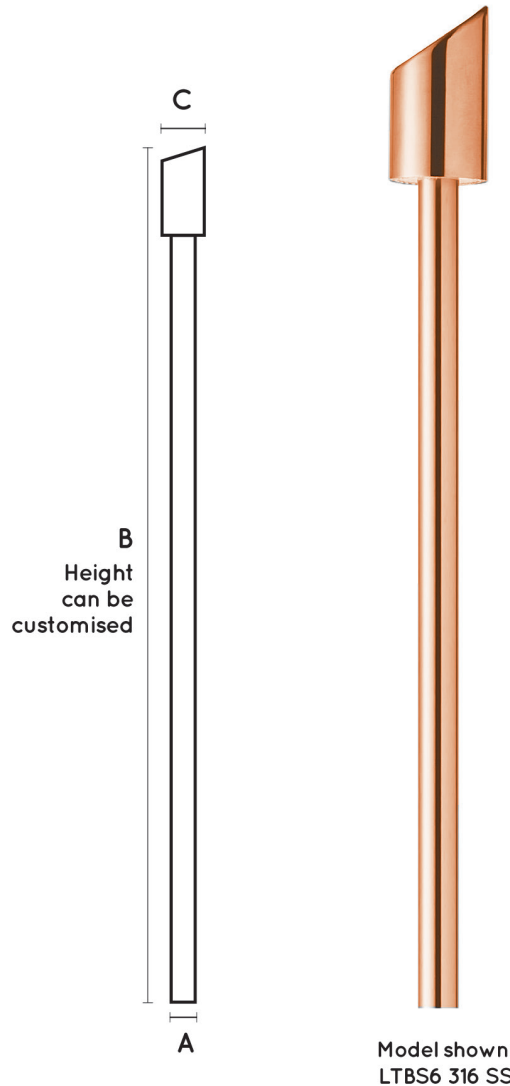

LED Slim Bollard Light

SPECIFICATIONS

- Materials:** Casing: Solid Copper
Face: Weatherproof premium quality acrylic
- Input:** Low Voltage 12 V DC (regulated)
- Weatherproof Rating:** IP 68
- Warranty:** 3 years for electrics.
10 years for Solid Copper casing
- LED type:** State of art NICHIA 5mm
Lights are polarity sensitive
- Colours:** Cool White Typical 5300 K
Warm White Typical 3000 K
- Wiring:** 240V to the transformer, low voltage to the fitting. If more than one item is wired they must be connected in parallel

This light system contains non replaceable parts. Do not attempt to force open the light.

Indoor / Outdoor

model	dimensions			current	current	lens
	A	B	C	watts	mA(max)	degrees
LTBS6	12mm	750mm	38mm	0.5	40	120
LTBS12	19mm	1000mm	50mm	1	80	120
LTBS30	32mm	1135mm	75mm	2.5	200	120

Note: 1 Amp = 1000 milliamps (mA).

Polarity sensitive.

HEIGHT CAN BE CUSTOMISED

AUSTRALIAN MADE

1300 384 860
 75a Bondi Road, Bondi
 NSW 2026 Australia
 info@bondilights.com.au
 bondilights.com.au

Specifications subject to change without notice