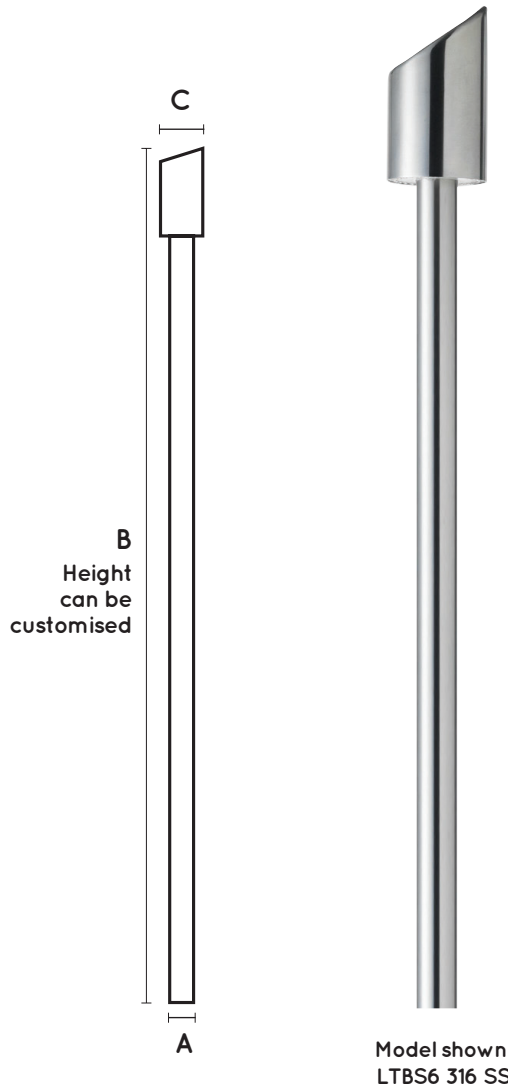

LED Slim Bollard Light

SPECIFICATIONS

- Materials:** Casing: 316 Marine Grade Stainless Steel
Face: Weatherproof premium quality acrylic
- Input:** Low Voltage 12 V DC (regulated)
- Weatherproof Rating:** IP 68
- Warranty:** 3 years for electrics.
10 years for 316 Stainless Steel casing
- LED type:** State of art NICHIA 5mm Lights are polarity sensitive
- Colours:** Cool White Typical 5300 K
Warm White Typical 3000 K
- Wiring:** 240V to the transformer, low voltage to the fitting. If more than one item is wired they must be connected in parallel

This light system contains non replaceable parts. Do not attempt to force open the light.

Indoor / Outdoor

| model | dimensions | | | current | current | lens |
|--------|------------|--------|------|---------|---------|---------|
| | A | B | C | watts | mA(max) | degrees |
| LTBS6 | 12mm | 750mm | 38mm | 0.5 | 40 | 120 |
| LTBS12 | 19mm | 1000mm | 50mm | 1 | 80 | 120 |
| LTBS30 | 32mm | 1135mm | 75mm | 2.5 | 200 | 120 |

Note: 1 Amp = 1000 milliamps (mA).

Polarity sensitive.

HEIGHT CAN BE CUSTOMISED

AUSTRALIAN MADE

1300 384 860
 75a Bondi Road, Bondi
 NSW 2026 Australia
 info@bondilights.com.au
 bondilights.com.au

Specifications subject to change without notice