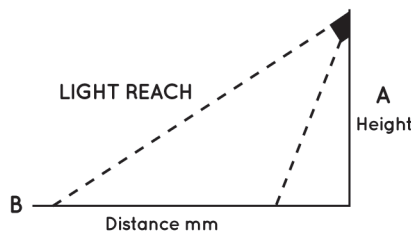

Height mm	Reach mm
A	B
500	2000
750	4000