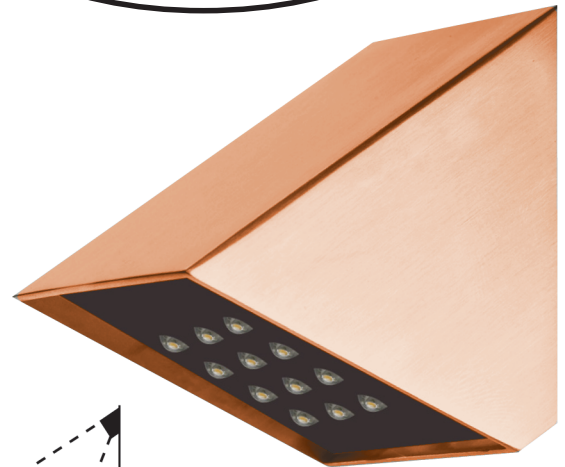

Height mm	Reach mm
A	B
500	2000
750	4000