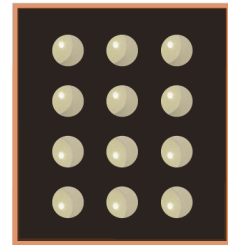

FEATURES

- Energy efficient
- 80000+ Hours
- No globes to change
- Ambient light
- Solid state technology
- Non corrosive
- No condensation
- Ideal for coastal environment
- No UV to attract insects
- Cool to touch
- Easy to install, easy to move