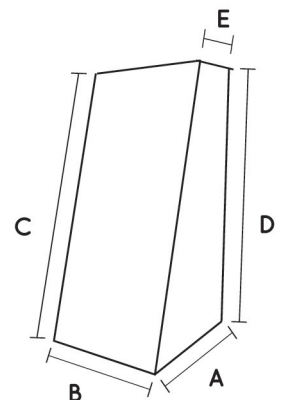

LED Wedge Wall Light Up & Down

SPECIFICATIONS

- Materials:** Casing: Solid Copper
Face: Weatherproof premium quality acrylic
- Input:** Low Voltage 12 V DC (regulated)
- Weatherproof Rating:** IP 68
- Warranty:** 3 years for electrics.
 10 years for Solid Copper casing
- LED type:** State of art NICHIA 5mm
 Lights are polarity sensitive
- Colours:** Cool White Typical 5300 K
 Warm White Typical 3000 K
- Wiring:** 240V to the transformer, low voltage to the fitting. If more than one item is wired they must be connected in parallel

This light system contains non replaceable parts. Do not attempt to force open the light.

Indoor / Outdoor

model	dimensions					current	current	lens
	A	B	C	D	E	watts	mA(max)	degrees
LTWWUD30	50mm	100mm	149mm	133mm	35mm	2.5	200	120 / 45