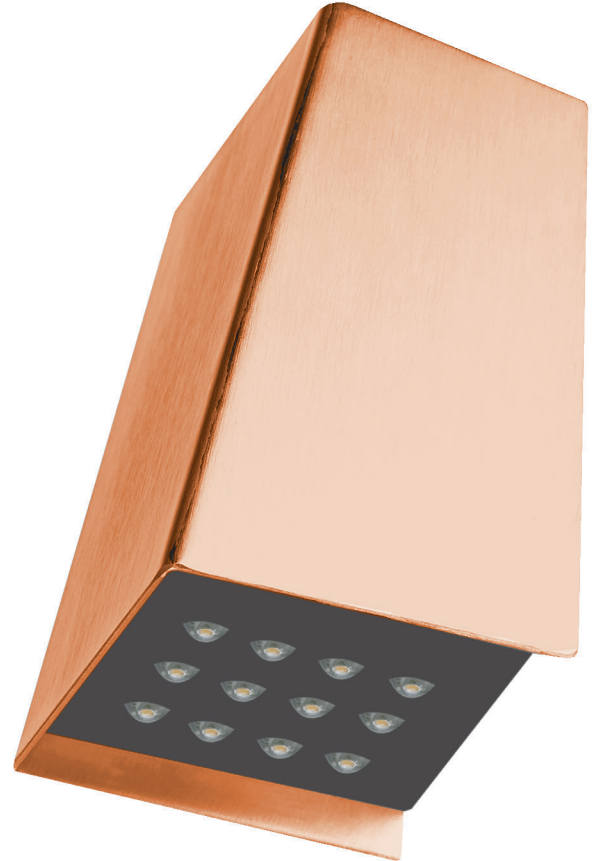

# LED Wedge Wall Light Up & Down Cube

## SPECIFICATIONS

**Materials:** Casing: Solid Copper  
Face: Weatherproof premium quality acrylic

**Input:** Low Voltage 12 V DC (regulated)

**Weatherproof Rating:**  
IP 68

**Warranty:** 3 years for electrics.  
10 years for Solid Copper casing

**LED type:** State of art NICHIA 5mm  
Lights are polarity sensitive

**Colours:** Cool White Typical 5300 K  
Warm White Typical 3000 K

**Wiring:** 240V to the transformer, low voltage to the fitting. If more than one item is wired they must be connected in parallel

## FEATURES

- Energy efficient
- 80000+ Hours
- No globes to change
- Ambient light
- Solid state technology
- Non corrosive
- No condensation
- Ideal for coastal environment
- No UV to attract insects
- Cool to touch
- Easy to install, easy to move