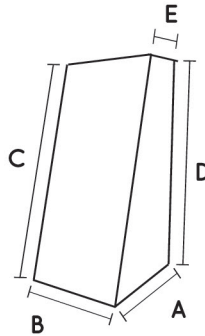

This light system contains non replaceable parts. Do not attempt to force open the light.

Indoor / Outdoor

model	dimensions					current	current	lens
	A	B	C	D	E	watts	mA(max)	degrees
LTWWUD21	50mm	50mm	85mm	76mm	35mm	1.25	140	120 / 45

Note: 1 Amp = 1000 milliamps (mA).

Polarity sensitive.

AUSTRALIAN MADE

1300 384 860
75a Bondi Road, Bondi
NSW 2026 Australia
info@bondilights.com.au
bondilights.com.au

Specifications subject to change without notice