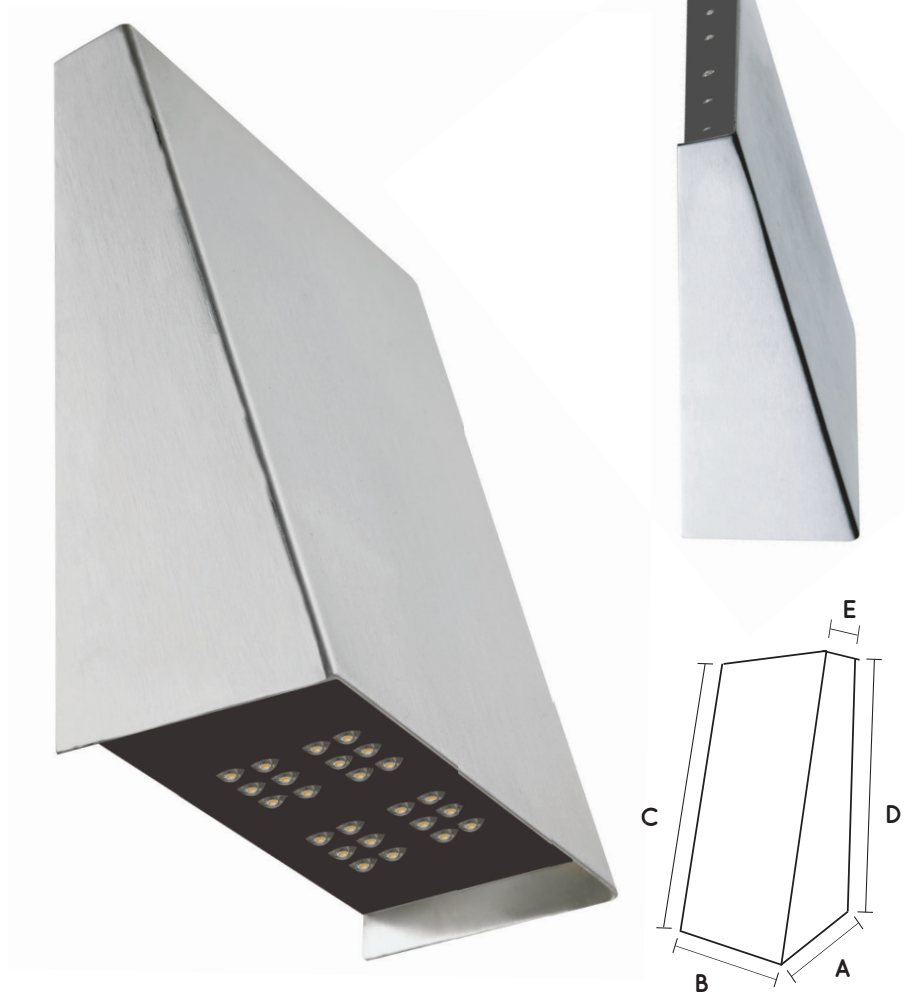

FEATURES

- Energy efficient
- 80000+ Hours
- No globes to change
- Ambient light
- Solid state technology
- Non corrosive
- No condensation
- Ideal for coastal environment
- No UV to attract insects
- Cool to touch
- Easy to install, easy to move