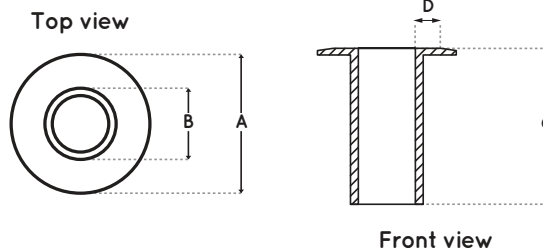

## SPECIFICATIONS

- Materials:** Casing: Solid Brass.  
Face: Weatherproof premium quality acrylic
- Input:** Low Voltage 12 V DC (regulated)
- Weatherproof Rating:** IP 67
- Warranty:** 2 years for electrics.  
10 years for Solid Brass casing
- LED type:** Built in LED  
Lights are polarity sensitive
- Colours:** Warm White Typical 3000 K
- Wiring:** 240V to the transformer, low voltage to the fitting. If more than one item is wired they must be connected in parallel
- Cut Out:** Ø20mm. To be installed in a 20mm grey conduit
- Depth:** 35mm. Allow 10mm more

## Indoor / Outdoor

model	dimensions				current watts	lens degrees
	A	B	C	D		
PIC20-BR	32mm	16mm	35mm	5mm	1	30

Polarity sensitive.

**AUSTRALIAN MADE**

1300 384 860  
75a Bondi Road, Bondi  
NSW 2026 Australia  
info@bondilights.com.au  
bondilights.com.au