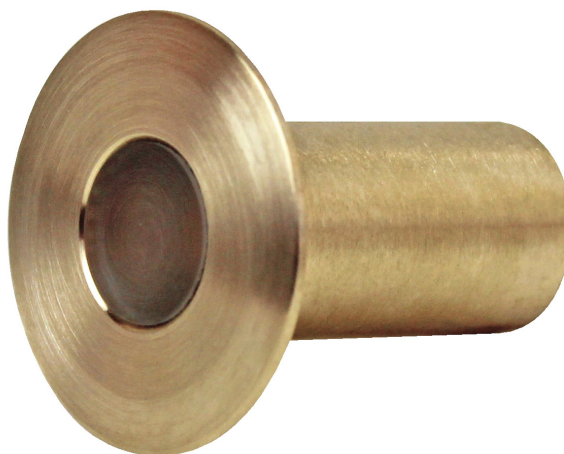

## SPECIFICATIONS

- Materials:** Casing: Solid Brass.  
Face: Weatherproof premium quality acrylic
- Input:** Low Voltage 12 V DC (regulated)
- Weatherproof Rating:** IP 67
- Warranty:** 2 years for electrics.  
10 years for Solid Brass casing
- LED type:** Built in LED  
Lights are polarity sensitive
- Colours:** Warm White Typical 3000 K
- Wiring:** 240V to the transformer, low voltage to the fitting. If more than one item is wired they must be connected in parallel
- Cut Out:** Ø20mm. To be installed in a 20mm grey conduit
- Depth:** 35mm. Allow 10mm more

## FEATURES

- Energy efficient
- Ambient light
- Solid state technology
- Non corrosive
- No condensation
- Ideal for coastal environment