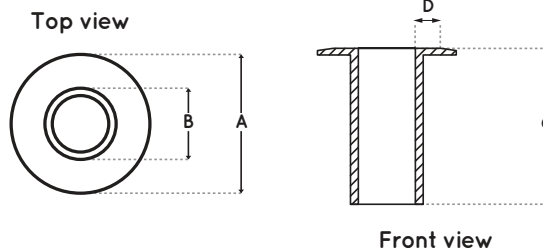

Piccolo 20 -Recessed

Designed in collaboration with
LA Lounge Lighting Architects

SPECIFICATIONS

- Materials:** Casing: Solid Copper.
Face: Weatherproof premium quality acrylic
- Input:** Low Voltage 12 V DC (regulated)
- Weatherproof Rating:** IP 67
- Warranty:** 2 years for electrics.
10 years for Solid Copper casing
- LED type:** Built in LED
Lights are polarity sensitive
- Colours:** Warm White Typical 3000 K
- Wiring:** 240V to the transformer, low voltage to the fitting. If more than one item is wired they must be connected in parallel
- Cut Out:** Ø20mm. To be installed in a 20mm grey conduit
- Depth:** 35mm. Allow 10mm more

FEATURES

- Energy efficient
- Ambient light
- Solid state technology
- Non corrosive
- No condensation
- Ideal for coastal environment

Indoor / Outdoor

model	dimensions				current watts	lens degrees
	A	B	C	D		
PIC20-COP	32mm	16mm	35mm	5mm	1	30