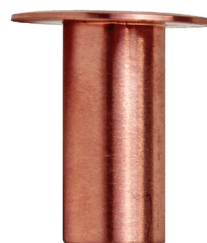

Piccolo 20 -Recessed

Designed in collaboration with
LA Lounge Lighting Architects

SPECIFICATIONS

- Materials:** Casing: Solid Copper.
Face: Weatherproof premium quality acrylic
- Input:** Low Voltage 12 V DC (regulated)
- Weatherproof Rating:** IP 67
- Warranty:** 2 years for electrics.
10 years for Solid Copper casing
- LED type:** Built in LED
Lights are polarity sensitive
- Colours:** Warm White Typical 3000 K
- Wiring:** 240V to the transformer, low voltage to the fitting. If more than one item is wired they must be connected in parallel
- Cut Out:** Ø20mm. To be installed in a 20mm grey conduit
- Depth:** 35mm. Allow 10mm more

FEATURES

- Energy efficient
- Ambient light
- Solid state technology
- Non corrosive
- No condensation
- Ideal for coastal environment

Indoor / Outdoor

model	dimensions				current watts	lens degrees
	A	B	C	D		
PIC20-COP	32mm	16mm	35mm	5mm	1	30