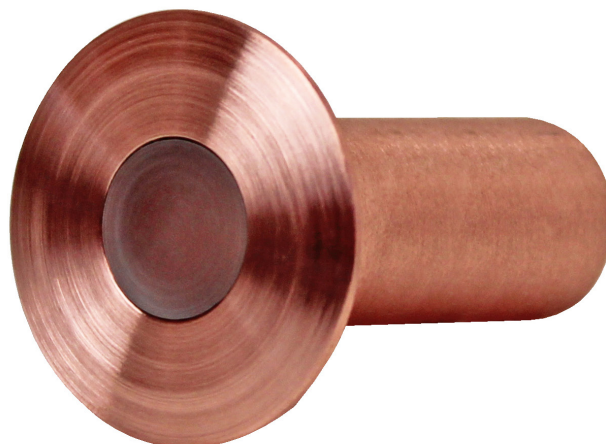

Piccolo 20 -Recessed

Designed in collaboration with
LA Lounge Lighting Architects

SPECIFICATIONS

- Materials:** Casing: Solid Copper.
Face: Weatherproof premium quality acrylic
- Input:** Low Voltage 12 V DC (regulated)
- Weatherproof Rating:** IP 67
- Warranty:** 2 years for electrics.
10 years for Solid Copper casing
- LED type:** Built in LED
Lights are polarity sensitive
- Colours:** Warm White Typical 3000 K
- Wiring:** 240V to the transformer, low voltage to the fitting. If more than one item is wired they must be connected in parallel
- Cut Out:** Ø20mm. To be installed in a 20mm grey conduit
- Depth:** 35mm. Allow 10mm more

FEATURES

- Energy efficient
- Ambient light
- Solid state technology
- Non corrosive
- No condensation
- Ideal for coastal environment

Indoor / Outdoor

model	dimensions				current watts	lens degrees
	A	B	C	D		
PIC20-COP	32mm	16mm	35mm	5mm	1	30