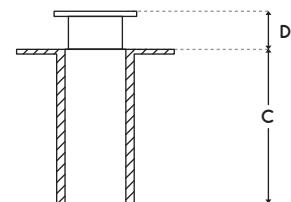

Piccolo 20 with Hat -Recessed

Designed in collaboration with
LA Lounge Lighting Architects

SPECIFICATIONS

Materials: Casing: Solid Brass

Input: Low Voltage 12 V DC
(regulated)

Weatherproof Rating:
IP 67

Warranty: 2 years for electrics.
10 years for Solid Brass casing

Cut Out: Ø20mm. To be installed in a
20mm grey conduit

Depth: 35mm. Allow 10mm more

FEATURES

Energy efficient
Ambient light
Solid state technology
Non corrosive
No condensation
Ideal for coastal environment