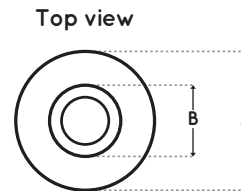

Piccolo 20 with Hat -Recessed

Designed in collaboration with
LA Lounge Lighting Architects

SPECIFICATIONS

Materials: Casing: Solid Brass

Input: Low Voltage 12 V DC
(regulated)

Weatherproof Rating:
IP 67

Warranty: 2 years for electrics.
10 years for Solid Brass casing

LED type: Built in LED
Lights are polarity sensitive

Colours: Warm White Typical 3000 K

Wiring: 240V to the transformer, low
voltage to the fitting. If more than
one item is wired they must be
connected in parallel

Cut Out: Ø20mm. To be installed in a
20mm grey conduit

Depth: 35mm. Allow 10mm more

FEATURES

Energy efficient
Ambient light
Solid state technology
Non corrosive
No condensation
Ideal for coastal environment