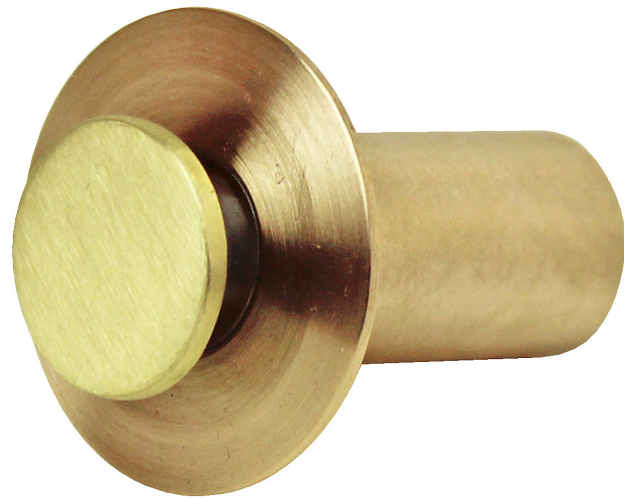

Piccolo 20 with Hat -Recessed

Designed in collaboration with
LA Lounge Lighting Architects

SPECIFICATIONS

Materials: Casing: Solid Brass

Input: Low Voltage 12 V DC
(regulated)

Weatherproof Rating:
IP 67

Warranty: 2 years for electrics.
10 years for Solid Brass casing

LED type: Built in LED
Lights are polarity sensitive

Colours: Warm White Typical 3000 K

Wiring: 240V to the transformer, low
voltage to the fitting. If more than
one item is wired they must be
connected in parallel

Cut Out: Ø20mm. To be installed in a
20mm grey conduit

Depth: 35mm. Allow 10mm more

FEATURES

Energy efficient
Ambient light
Solid state technology
Non corrosive
No condensation
Ideal for coastal environment

Front view

Indoor / Outdoor

model	dimensions				current watts	lens degrees
	A	B	C	D		
PIC20-BR-HAT	32mm	19mm	35mm	9mm	1	30

Polarity sensitive.

AUSTRALIAN MADE

1300 384 860
75a Bondi Road, Bondi
NSW 2026 Australia
info@bondilights.com.au
bondilights.com.au