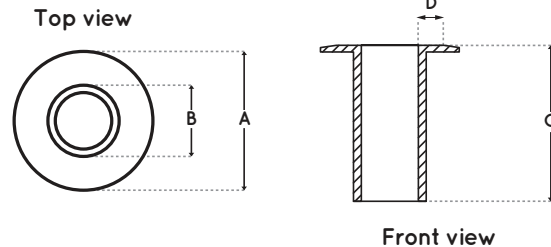

Piccolo 20 -Recessed

Designed in collaboration with
LA Lounge Lighting Architects

SPECIFICATIONS

- Materials:** Casing: Stainless Steel.
Face: Weatherproof premium quality acrylic
- Input:** Low Voltage 12 V DC (regulated)
- Weatherproof Rating:** IP 67
- Warranty:** 2 years for electrics.
10 years for Stainless Steel casing
- LED type:** Built in LED
Lights are polarity sensitive
- Colours:** Warm White Typical 3000 K
- Wiring:** 240V to the transformer, low voltage to the fitting. If more than one item is wired they must be connected in parallel
- Cut Out:** Ø20mm. To be installed in a 20mm grey conduit
- Depth:** 35mm. Allow 10mm more

FEATURES

- Energy efficient
- Ambient light
- Solid state technology
- Non corrosive
- No condensation
- Ideal for coastal environment

Indoor / Outdoor

model	dimensions				current	lens
	A	B	C	D	watts	degrees
PIC20-ST	32mm	16mm	35mm	5mm	1	30