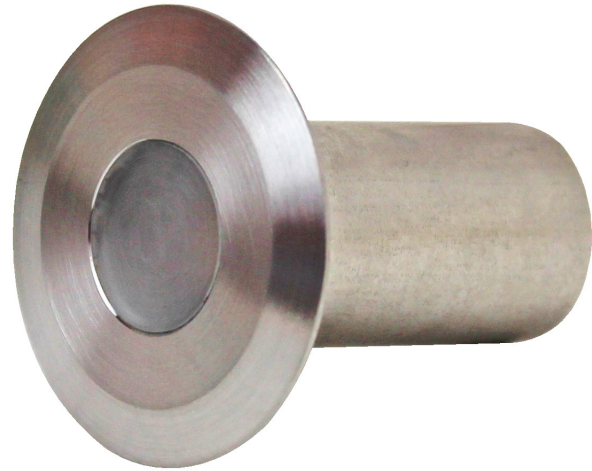

Piccolo 20 -Recessed

Designed in collaboration with
LA Lounge Lighting Architects

SPECIFICATIONS

- Materials:** Casing: Stainless Steel.
Face: Weatherproof premium quality acrylic
- Input:** Low Voltage 12 V DC (regulated)
- Weatherproof Rating:** IP 67
- Warranty:** 2 years for electrics.
10 years for Stainless Steel casing
- LED type:** Built in LED
Lights are polarity sensitive
- Colours:** Warm White Typical 3000 K
- Wiring:** 240V to the transformer, low voltage to the fitting. If more than one item is wired they must be connected in parallel
- Cut Out:** Ø20mm. To be installed in a 20mm grey conduit
- Depth:** 35mm. Allow 10mm more

FEATURES

- Energy efficient
- Ambient light
- Solid state technology
- Non corrosive
- No condensation
- Ideal for coastal environment

Indoor / Outdoor

model	dimensions				current	lens
	A	B	C	D	watts	degrees
PIC20-ST	32mm	16mm	35mm	5mm	1	30