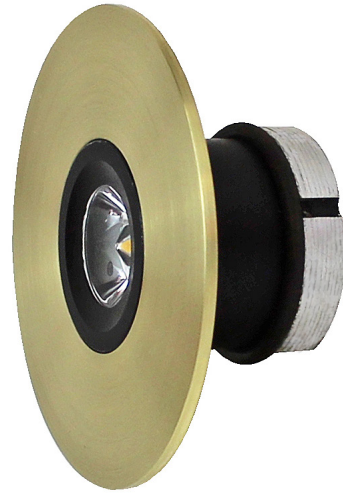

Piccolo 40 -Recessed

Designed in collaboration with
LA Lounge Lighting Architects

SPECIFICATIONS

Materials: Casing: Solid Brass.

Input: Low Voltage 12 V DC
(regulated)

Weatherproof Rating:
IP 67

Warranty: 2 years for electrics.
10 years for Solid Brass casing

LED type: Built in LED
Lights are polarity sensitive

Colours: Warm White Typical 3000 K

Wiring: 240V to the transformer, low
voltage to the fitting. If more than
one item is wired they must be
connected in parallel

Cut Out: Ø41mm. To be installed in a
40mm grey conduit

Depth: 33mm. Allow 10mm more

FEATURES

Energy efficient
Ambient light
Solid state technology
Non corrosive
No condensation
Ideal for coastal environment