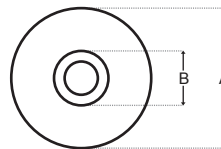

Piccolo 40 -Recessed

Designed in collaboration with
LA Lounge Lighting Architects

SPECIFICATIONS

Materials: Casing: Solid Brass.

Input: Low Voltage 12 V DC
(regulated)

Weatherproof Rating:
IP 67

Warranty: 2 years for electrics.
10 years for Solid Brass casing

LED type: Built in LED
Lights are polarity sensitive

Colours: Warm White Typical 3000 K

Wiring: 240V to the transformer, low
voltage to the fitting. If more than
one item is wired they must be
connected in parallel

Cut Out: Ø41mm. To be installed in a
40mm grey conduit

Depth: 33mm. Allow 10mm more

FEATURES

Energy efficient
Ambient light
Solid state technology
Non corrosive
No condensation
Ideal for coastal environment

Top view

Indoor / Outdoor

model	dimensions			current	lens
	A	B	C	watts	degrees
PIC40-BR	70mm	30mm	25mm	3	30

Polarity sensitive.

AUSTRALIAN MADE

1300 384 860
75a Bondi Road, Bondi
NSW 2026 Australia
info@bondilights.com.au
bondilights.com.au

Specifications subject to change without notice