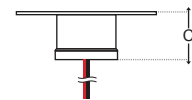

Piccolo 40 -Recessed

Designed in collaboration with
LA Lounge Lighting Architects

SPECIFICATIONS

Materials: Casing: Solid Brass.

Input: Low Voltage 12 V DC
(regulated)

Weatherproof Rating:
IP 67

Warranty: 2 years for electrics.
10 years for Solid Brass casing

LED type: Built in LED
Lights are polarity sensitive

Colours: Warm White Typical 3000 K

Wiring: 240V to the transformer, low
voltage to the fitting. If more than
one item is wired they must be
connected in parallel

Cut Out: Ø41mm. To be installed in a
40mm grey conduit

Depth: 33mm. Allow 10mm more

FEATURES

Energy efficient
Ambient light
Solid state technology
Non corrosive
No condensation
Ideal for coastal environment

Front view

Indoor / Outdoor

model	dimensions			current	lens
	A	B	C	watts	degrees
PIC40-BR	70mm	30mm	25mm	3	30

Polarity sensitive.

AUSTRALIAN MADE

1300 384 860
75a Bondi Road, Bondi
NSW 2026 Australia
info@bondilights.com.au
bondilights.com.au

Specifications subject to change without notice