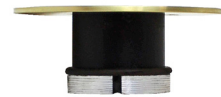

Piccolo 40 -Recessed

Designed in collaboration with
LA Lounge Lighting Architects

SPECIFICATIONS

Materials: Casing: Solid Brass.

Input: Low Voltage 12 V DC
(regulated)

Weatherproof Rating:
IP 67

Warranty: 2 years for electrics.
10 years for Solid Brass casing

LED type: Built in LED
Lights are polarity sensitive

Colours: Warm White Typical 3000 K

Wiring: 240V to the transformer, low
voltage to the fitting. If more than
one item is wired they must be
connected in parallel

Cut Out: Ø41mm. To be installed in a
40mm grey conduit

Depth: 33mm. Allow 10mm more

FEATURES

Energy efficient
Ambient light
Solid state technology
Non corrosive
No condensation
Ideal for coastal environment