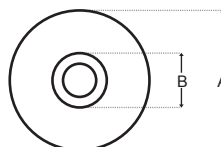

Cut Out: Ø41mm. To be installed in a 40mm grey conduit

Depth: 33mm. Allow 10mm more

FEATURES

Energy efficient
Ambient light
Solid state technology
Non corrosive
No condensation
Ideal for coastal environment

Top view

Front view

Indoor / Outdoor

model	dimensions			current	lens
	A	B	C	watts	degrees
PIC40-COP	70mm	30mm	25mm	3	30

Polarity sensitive.

AUSTRALIAN MADE

1300 384 860
75a Bondi Road, Bondi
NSW 2026 Australia
info@bondilights.com.au
bondilights.com.au