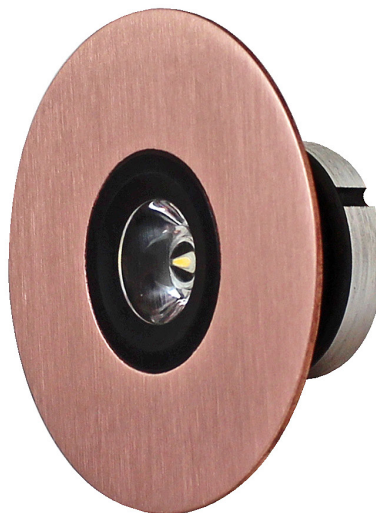

Piccolo 40 -Recessed

Designed in collaboration with
LA Lounge Lighting Architects

SPECIFICATIONS

Materials: Casing: Solid Copper.

Input: Low Voltage 12 V DC (regulated)

Weatherproof Rating: IP 67

Warranty: 2 years for electrics.
10 years for Solid Copper casing

LED type: Built in LED
Lights are polarity sensitive

Colours: Warm White Typical 3000 K

Wiring: 240V to the transformer, low voltage to the fitting. If more than one item is wired they must be connected in parallel

Cut Out: Ø41mm. To be installed in a 40mm grey conduit

Depth: 33mm. Allow 10mm more

FEATURES

Energy efficient
Ambient light
Solid state technology
Non corrosive
No condensation
Ideal for coastal environment