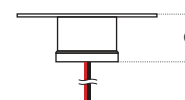

Piccolo 40 -Recessed

Designed in collaboration with
LA Lounge Lighting Architects

SPECIFICATIONS

Materials: Casing: Solid Copper.

Input: Low Voltage 12 V DC (regulated)

Weatherproof Rating: IP 67

Warranty: 2 years for electrics.
10 years for Solid Copper casing

LED type: Built in LED
Lights are polarity sensitive

Colours: Warm White Typical 3000 K

Wiring: 240V to the transformer, low voltage to the fitting. If more than one item is wired they must be connected in parallel

Cut Out: Ø41mm. To be installed in a 40mm grey conduit

Depth: 33mm. Allow 10mm more

FEATURES

Energy efficient
Ambient light
Solid state technology
Non corrosive
No condensation
Ideal for coastal environment

Front view

Indoor / Outdoor

model	dimensions			current	lens
	A	B	C	watts	degrees
PIC40-COP	70mm	30mm	25mm	3	30

Polarity sensitive.

AUSTRALIAN MADE

1300 384 860
75a Bondi Road, Bondi
NSW 2026 Australia
info@bondilights.com.au
bondilights.com.au

Specifications subject to change without notice