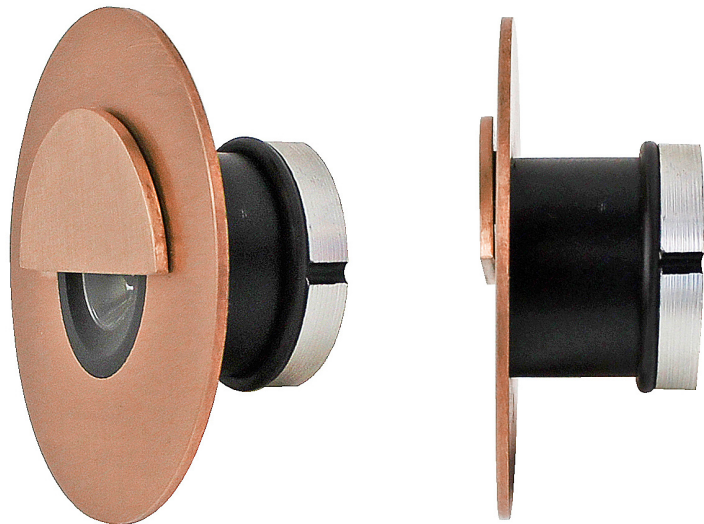

Piccolo 40 with Eyelid -Recessed

Designed in collaboration with
LA Lounge Lighting Architects

SPECIFICATIONS

Materials: Casing: Solid Copper.

Input: Low Voltage 12 V DC
(regulated)

Weatherproof Rating:
IP 67

Warranty: 2 years for electrics.
10 years for Solid Copper casing

LED type: Built in LED
Lights are polarity sensitive

Colours: Warm White Typical 3000 K

Wiring: 240V to the transformer, low
voltage to the fitting. If more than
one item is wired they must be
connected in parallel

Cut Out: Ø41mm. To be installed in a
40mm grey conduit

Depth: 33mm. Allow 10mm more

FEATURES

Energy efficient
Ambient light
Solid state technology
Non corrosive
No condensation
Ideal for coastal environment

Top view

Front view

Indoor / Outdoor

model	dimensions				current	lens
	A	B	C	D	watts	degrees
PIC40-COP-EL	70mm	35mm	25mm	2mm	3	30

Polarity sensitive.

AUSTRALIAN MADE

1300 384 860
75a Bondi Road, Bondi
NSW 2026 Australia
info@bondilights.com.au
bondilights.com.au