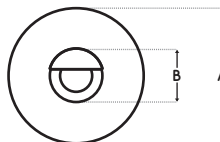

Cut Out: Ø41mm. To be installed in a
40mm grey conduit

Depth: 33mm. Allow 10mm more

FEATURES

Energy efficient
Ambient light
Solid state technology
Non corrosive
No condensation
Ideal for coastal environment

Top view

Front view

Indoor / Outdoor

model	dimensions				current	lens
	A	B	C	D	watts	degrees
PIC40-COP-EL	70mm	35mm	25mm	2mm	3	30

Polarity sensitive.

AUSTRALIAN MADE

1300 384 860
75a Bondi Road, Bondi
NSW 2026 Australia
info@bondilights.com.au
bondilights.com.au