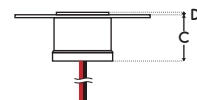

Piccolo 40 with Eyelid -Recessed

Designed in collaboration with
LA Lounge Lighting Architects

SPECIFICATIONS

Materials: Casing: Solid Copper.

Input: Low Voltage 12 V DC
(regulated)

Weatherproof Rating:
IP 67

Warranty: 2 years for electrics.
10 years for Solid Copper casing

LED type: Built in LED
Lights are polarity sensitive

Colours: Warm White Typical 3000 K

Wiring: 240V to the transformer, low
voltage to the fitting. If more than
one item is wired they must be
connected in parallel

Cut Out: Ø41mm. To be installed in a
40mm grey conduit

Depth: 33mm. Allow 10mm more

FEATURES

Energy efficient
Ambient light
Solid state technology
Non corrosive
No condensation
Ideal for coastal environment

Front view

Indoor / Outdoor

model	dimensions				current	lens
	A	B	C	D	watts	degrees
PIC40-COP-EL	70mm	35mm	25mm	2mm	3	30

Polarity sensitive.

AUSTRALIAN MADE

1300 384 860
75a Bondi Road, Bondi
NSW 2026 Australia
info@bondilights.com.au
bondilights.com.au

Specifications subject to change without notice