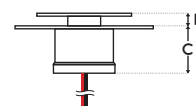

Piccolo 40 with Hat -Recessed

Designed in collaboration with
LA Lounge Lighting Architects

SPECIFICATIONS

Materials: Casing: Solid Brass.

Input: Low Voltage 12 V DC
(regulated)

Weatherproof Rating:
IP 67

Warranty: 2 years for electrics.
10 years for Solid Brass casing

LED type: Built in LED
Lights are polarity sensitive

Colours: Warm White Typical 3000 K

Wiring: 240V to the transformer, low
voltage to the fitting. If more than
one item is wired they must be
connected in parallel

Cut Out: Ø41mm. To be installed in a
40mm grey conduit

Depth: 33mm. Allow 10mm more

FEATURES

Energy efficient
Ambient light
Solid state technology
Non corrosive
No condensation
Ideal for coastal environment

Front view

Indoor / Outdoor

model	dimensions				current	lens
	A	B	C	D	watts	degrees
PIC40-BR-HAT	70mm	47mm	25mm	8mm	3	30

Polarity sensitive.

AUSTRALIAN MADE

1300 384 860
75a Bondi Road, Bondi
NSW 2026 Australia
info@bondilights.com.au
bondilights.com.au

Specifications subject to change without notice