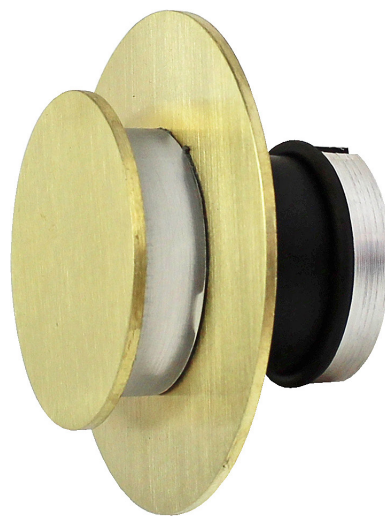

## SPECIFICATIONS

**Materials:** Casing: Solid Brass.

**Input:** Low Voltage 12 V DC  
(regulated)

**Weatherproof Rating:**  
IP 67

**Warranty:** 2 years for electrics.  
10 years for Solid Brass casing

**LED type:** Built in LED  
Lights are polarity sensitive

**Colours:** Warm White Typical 3000 K

**Wiring:** 240V to the transformer, low  
voltage to the fitting. If more than  
one item is wired they must be  
connected in parallel

**Cut Out:** Ø41mm. To be installed in a  
40mm grey conduit

**Depth:** 33mm. Allow 10mm more

## FEATURES

Energy efficient  
Ambient light  
Solid state technology  
Non corrosive  
No condensation  
Ideal for coastal environment

Top view

Front view