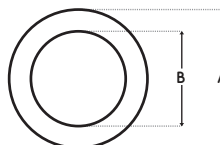

Piccolo 40 with Hat -Recessed

Designed in collaboration with
LA Lounge Lighting Architects

SPECIFICATIONS

Materials: Casing: Solid Brass.

Input: Low Voltage 12 V DC
(regulated)

Weatherproof Rating:
IP 67

Warranty: 2 years for electrics.
10 years for Solid Brass casing

LED type: Built in LED
Lights are polarity sensitive

Colours: Warm White Typical 3000 K

Wiring: 240V to the transformer, low
voltage to the fitting. If more than
one item is wired they must be
connected in parallel

Cut Out: Ø41mm. To be installed in a
40mm grey conduit

Depth: 33mm. Allow 10mm more

FEATURES

Energy efficient
Ambient light
Solid state technology
Non corrosive
No condensation
Ideal for coastal environment

Top view

Indoor / Outdoor

model	dimensions				current	lens
	A	B	C	D	watts	degrees
PIC40-BR-HAT	70mm	47mm	25mm	8mm	3	30

Polarity sensitive.

AUSTRALIAN MADE

1300 384 860
75a Bondi Road, Bondi
NSW 2026 Australia
info@bondilights.com.au
bondilights.com.au

Specifications subject to change without notice