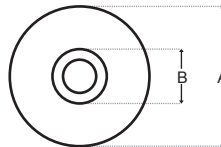

Piccolo 40 -Recessed

Designed in collaboration with
LA Lounge Lighting Architects

SPECIFICATIONS

Materials: Casing: Stainless Steel.

Input: Low Voltage 12 V DC
(regulated)

Weatherproof Rating:
IP 67

Warranty: 2 years for electrics.
10 years for Stainless Steel casing

LED type: Built in LED
Lights are polarity sensitive

Colours: Warm White Typical 3000 K

Wiring: 240V to the transformer, low
voltage to the fitting. If more than
one item is wired they must be
connected in parallel

Cut Out: Ø41mm. To be installed in a
40mm grey conduit

Depth: 33mm. Allow 10mm more

FEATURES

Energy efficient
Ambient light
Solid state technology
Non corrosive
No condensation
Ideal for coastal environment

Top view

Indoor / Outdoor

model	dimensions			current	lens
	A	B	C	watts	degrees
PIC40-ST	70mm	30mm	25mm	3	30

Polarity sensitive.

AUSTRALIAN MADE

1300 384 860
75a Bondi Road, Bondi
NSW 2026 Australia
info@bondilights.com.au
bondilights.com.au

Specifications subject to change without notice