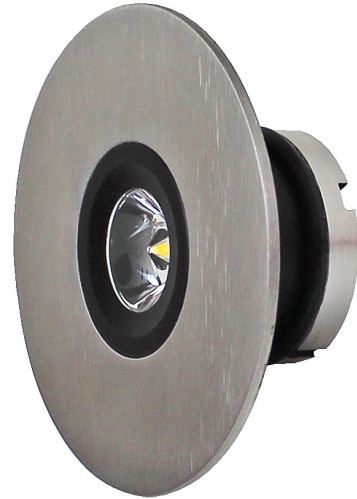

Piccolo 40 -Recessed

Designed in collaboration with
LA Lounge Lighting Architects

SPECIFICATIONS

Materials: Casing: Stainless Steel.

Input: Low Voltage 12 V DC
(regulated)

Weatherproof Rating:
IP 67

Warranty: 2 years for electrics.
10 years for Stainless Steel casing

LED type: Built in LED
Lights are polarity sensitive

Colours: Warm White Typical 3000 K

Wiring: 240V to the transformer, low
voltage to the fitting. If more than
one item is wired they must be
connected in parallel

Cut Out: Ø41mm. To be installed in a
40mm grey conduit

Depth: 33mm. Allow 10mm more

FEATURES

Energy efficient
Ambient light
Solid state technology
Non corrosive
No condensation
Ideal for coastal environment