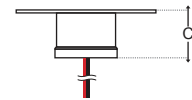

Piccolo 40 -Recessed

Designed in collaboration with
LA Lounge Lighting Architects

SPECIFICATIONS

Materials: Casing: Stainless Steel.

Input: Low Voltage 12 V DC
(regulated)

Weatherproof Rating:
IP 67

Warranty: 2 years for electrics.
10 years for Stainless Steel casing

LED type: Built in LED
Lights are polarity sensitive

Colours: Warm White Typical 3000 K

Wiring: 240V to the transformer, low
voltage to the fitting. If more than
one item is wired they must be
connected in parallel

Cut Out: Ø41mm. To be installed in a
40mm grey conduit

Depth: 33mm. Allow 10mm more

FEATURES

Energy efficient
Ambient light
Solid state technology
Non corrosive
No condensation
Ideal for coastal environment

Front view

Indoor / Outdoor

model	dimensions			current	lens
	A	B	C	watts	degrees
PIC40-ST	70mm	30mm	25mm	3	30

Polarity sensitive.

AUSTRALIAN MADE

1300 384 860
75a Bondi Road, Bondi
NSW 2026 Australia
info@bondilights.com.au
bondilights.com.au

Specifications subject to change without notice