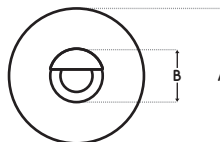

FEATURES

- Energy efficient
- Ambient light
- Solid state technology
- Non corrosive
- No condensation
- Ideal for coastal environment

Top view