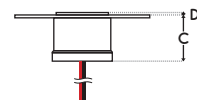

Piccolo 40 with Eyelid -Recessed

Designed in collaboration with
LA Lounge Lighting Architects

SPECIFICATIONS

1. **Materials:** Casing: Stainless Steel.
   Face: Weatherproof premium quality acrylic
2. **Input:** Low Voltage 12 V DC (regulated)
3. **Weatherproof Rating:** IP 67
4. **Warranty:** 2 years for electrics.
   10 years for Stainless Steel casing
5. **LED type:** Built in LED
   Lights are polarity sensitive
6. **Colours:** Warm White Typical 3000 K
7. **Wiring:** 240V to the transformer, low voltage to the fitting. If more than one item is wired they must be connected in parallel
8. **Cut Out:** Ø41mm. To be installed in a 40mm grey conduit
9. **Depth:** 33mm. Allow 10mm more

FEATURES

- Energy efficient
- Ambient light
- Solid state technology
- Non corrosive
- No condensation
- Ideal for coastal environment

Front view

Indoor / Outdoor

model	dimensions				current watts	lens degrees
	A	B	C	D		
PIC40-ST-EL	70mm	35mm	25mm	2mm	3	30

Polarity sensitive.

AUSTRALIAN MADE

1300 384 860
75a Bondi Road, Bondi
NSW 2026 Australia
info@bondilights.com.au
bondilights.com.au

Specifications subject to change without notice