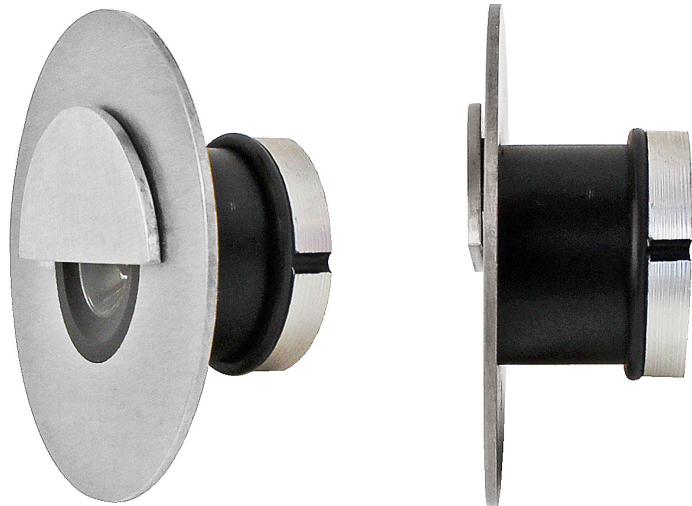

# Piccolo 40 with Eyelid -Recessed

Designed in collaboration with  
LA Lounge Lighting Architects

## SPECIFICATIONS

- Materials:** Casing: Stainless Steel.  
Face: Weatherproof premium quality acrylic
- Input:** Low Voltage 12 V DC (regulated)
- Weatherproof Rating:** IP 67
- Warranty:** 2 years for electrics.  
10 years for Stainless Steel casing
- LED type:** Built in LED  
Lights are polarity sensitive
- Colours:** Warm White Typical 3000 K
- Wiring:** 240V to the transformer, low voltage to the fitting. If more than one item is wired they must be connected in parallel
- Cut Out:** Ø41mm. To be installed in a 40mm grey conduit
- Depth:** 33mm. Allow 10mm more

## FEATURES

- Energy efficient
- Ambient light
- Solid state technology
- Non corrosive
- No condensation
- Ideal for coastal environment

Top view

Front view

## Indoor / Outdoor

model	dimensions				current watts	lens degrees
	A	B	C	D		
PIC40-ST-EL	70mm	35mm	25mm	2mm	3	30

Polarity sensitive.

**AUSTRALIAN MADE**

1300 384 860  
75a Bondi Road, Bondi  
NSW 2026 Australia  
info@bondilights.com.au  
bondilights.com.au