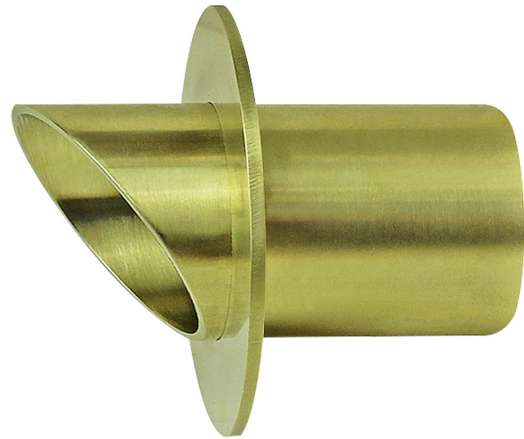

Indoor / Outdoor

model	dimensions				current	lens
	A	B	C	D	watts	degrees
PIC40-BR-HO	70mm	38mm	42mm	28mm	3	30

Polarity sensitive.

AUSTRALIAN MADE

1300 384 860
75a Bondi Road, Bondi
NSW 2026 Australia
info@bondilights.com.au
bondilights.com.au

Specifications subject to change without notice