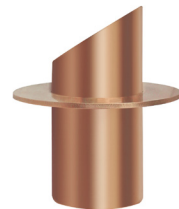

Piccolo 40 with Hood -Recessed

Designed in collaboration with
LA Lounge Lighting Architects

SPECIFICATIONS

Materials: Casing: Solid Copper.

Input: Low Voltage 12 V DC
(regulated)

Weatherproof Rating:
IP 67

Cut Out: Ø41mm. To be installed in a
40mm grey conduit

Depth: 42mm. Allow 10mm more

FEATURES

- Energy efficient
- Ambient light
- Solid state technology
- Non corrosive
- No condensation
- Ideal for coastal environment