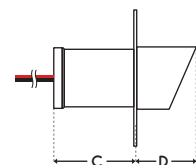

Cut Out: Ø41mm. To be installed in a
40mm grey conduit

Depth: 42mm. Allow 10mm more

FEATURES

- Energy efficient
- Ambient light
- Solid state technology
- Non corrosive
- No condensation
- Ideal for coastal environment

Top view

Front view

Indoor / Outdoor

model	dimensions				current	lens
	A	B	C	D	watts	degrees
PIC40-COP-HO	70mm	38mm	42mm	28mm	3	30

Polarity sensitive.

AUSTRALIAN MADE

1300 384 860
75a Bondi Road, Bondi
NSW 2026 Australia
info@bondilights.com.au
bondilights.com.au