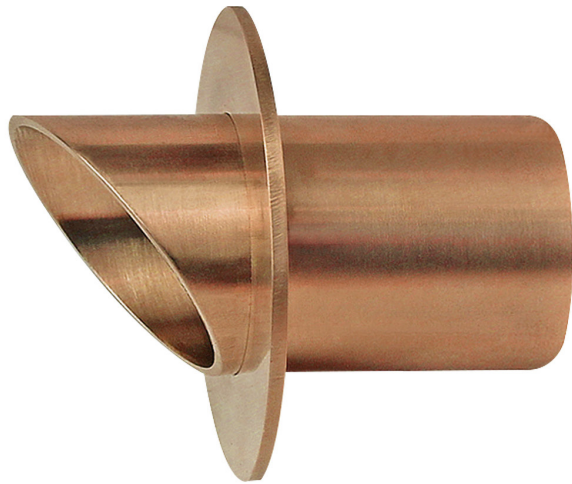

Piccolo 40 with Hood -Recessed

Designed in collaboration with
LA Lounge Lighting Architects

SPECIFICATIONS

Materials: Casing: Solid Copper.

Input: Low Voltage 12 V DC
(regulated)

Weatherproof Rating:
IP 67

Warranty: 2 years for electrics.
10 years for Solid Copper casing

LED type: Built in LED
Lights are polarity sensitive

Colours: Warm White Typical 3000 K

Wiring: 240V to the transformer, low
voltage to the fitting. If more than
one item is wired they must be
connected in parallel

Cut Out: Ø41mm. To be installed in a
40mm grey conduit

Depth: 42mm. Allow 10mm more

FEATURES

- Energy efficient
- Ambient light
- Solid state technology
- Non corrosive
- No condensation
- Ideal for coastal environment