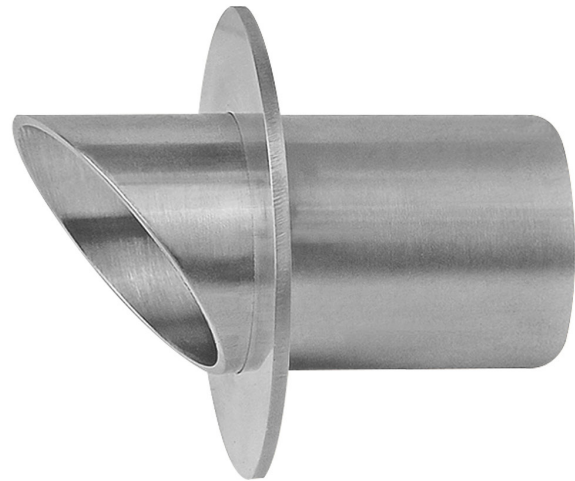

Indoor / Outdoor

model	dimensions				current	lens
	A	B	C	D	watts	degrees
PIC40-ST-HO	70mm	38mm	42mm	28mm	3	30

Polarity sensitive.

AUSTRALIAN MADE

1300 384 860
75a Bondi Road, Bondi
NSW 2026 Australia
info@bondilights.com.au
bondilights.com.au

Specifications subject to change without notice