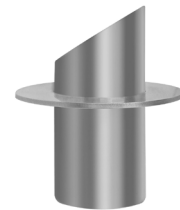

Piccolo 40 with Hood -Recessed

Designed in collaboration with
LA Lounge Lighting Architects

SPECIFICATIONS

Materials: Casing: Stainless Steel.

Input: Low Voltage 12 V DC
(regulated)

Weatherproof Rating:
IP 67

Warranty: 2 years for electrics.
10 years for Stainless Steel casing

LED type: Built in LED
Lights are polarity sensitive

Colours: Warm White Typical 3000 K

Wiring: 240V to the transformer, low
voltage to the fitting. If more than
one item is wired they must be
connected in parallel

Cut Out: Ø41mm. To be installed in a
40mm grey conduit

Depth: 42mm. Allow 10mm more

FEATURES

Energy efficient
Ambient light
Solid state technology
Non corrosive
No condensation
Ideal for coastal environment

Top view

Indoor / Outdoor

model	dimensions				current	lens
	A	B	C	D	watts	degrees
PIC40-ST-HO	70mm	38mm	42mm	28mm	3	30

Polarity sensitive.

AUSTRALIAN MADE

1300 384 860
75a Bondi Road, Bondi
NSW 2026 Australia
info@bondilights.com.au
bondilights.com.au

Specifications subject to change without notice