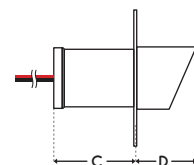

Piccolo 40 with Hood -Recessed

Designed in collaboration with
LA Lounge Lighting Architects

SPECIFICATIONS

Materials: Casing: Stainless Steel.

Input: Low Voltage 12 V DC
(regulated)

Weatherproof Rating:
IP 67

Warranty: 2 years for electrics.
10 years for Stainless Steel casing

LED type: Built in LED
Lights are polarity sensitive

Colours: Warm White Typical 3000 K

Wiring: 240V to the transformer, low
voltage to the fitting. If more than
one item is wired they must be
connected in parallel

Cut Out: Ø41mm. To be installed in a
40mm grey conduit

Depth: 42mm. Allow 10mm more

FEATURES

Energy efficient
Ambient light
Solid state technology
Non corrosive
No condensation
Ideal for coastal environment

Front view

Indoor / Outdoor

model	dimensions				current	lens
	A	B	C	D	watts	degrees
PIC40-ST-HO	70mm	38mm	42mm	28mm	3	30

Polarity sensitive.

AUSTRALIAN MADE

1300 384 860
75a Bondi Road, Bondi
NSW 2026 Australia
info@bondilights.com.au
bondilights.com.au

Specifications subject to change without notice